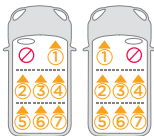

Joie™

i-Level™

enhanced child restraint

check my fit in your car

car seat-to-vehicle fit guide

Fahrzeugkompatibilitätsliste

Liste des véhicules compatibles

GB Vehicle Fitting Information